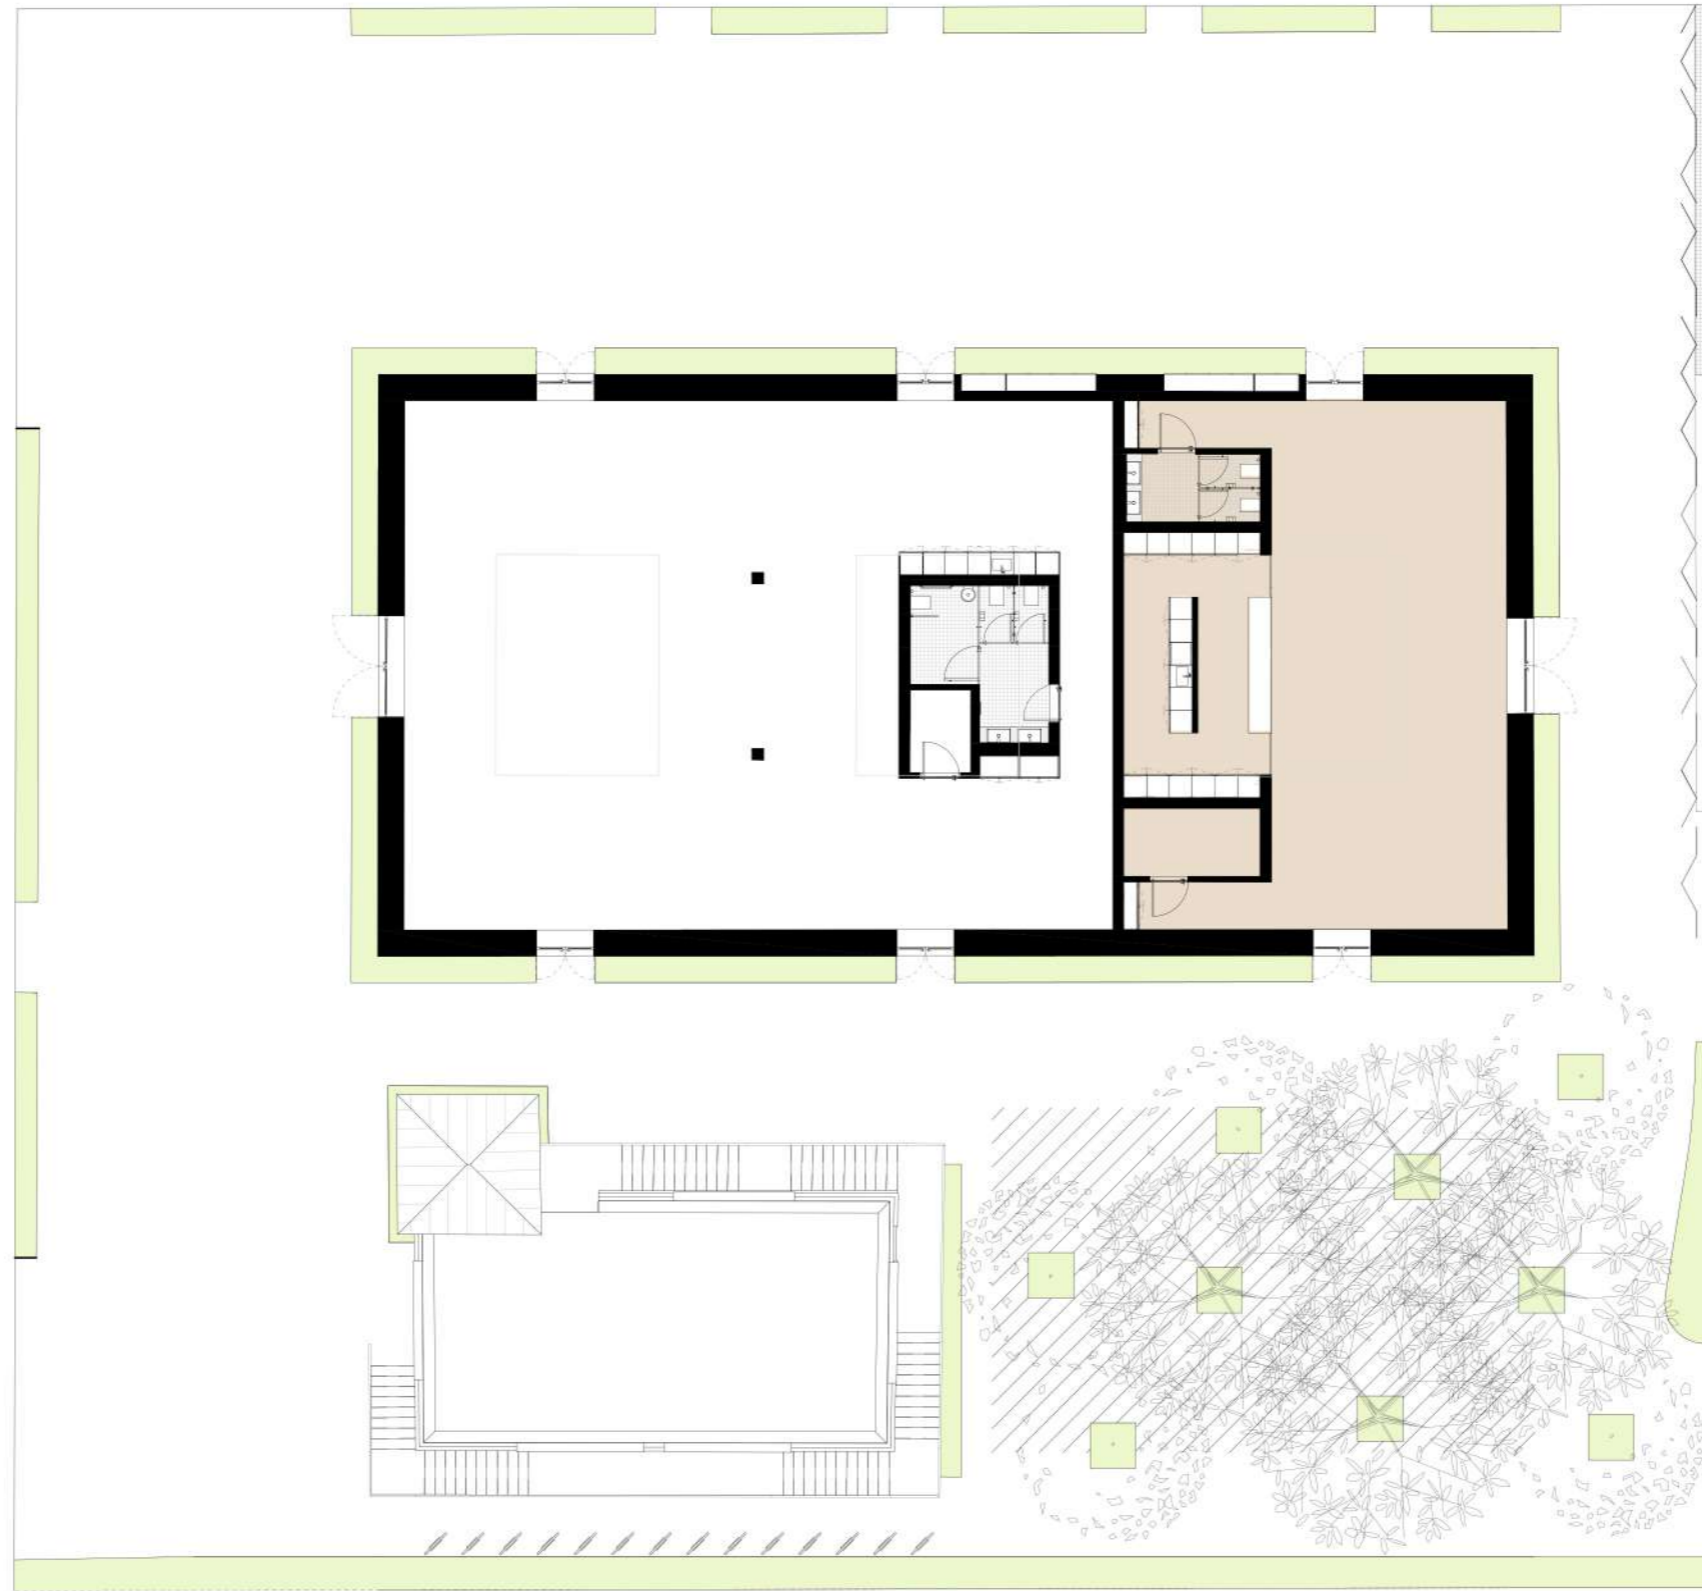

MTCIDU

Developer

emerge

General floor plan

Police Station

Offices

Culture

Food & Drink

Pedestrian bridge

Ground floor

 Exterior area

DEVELOPER

EMERGE

diogo.ribeiro@mota-engil.pt

911852503

SALES TEAM