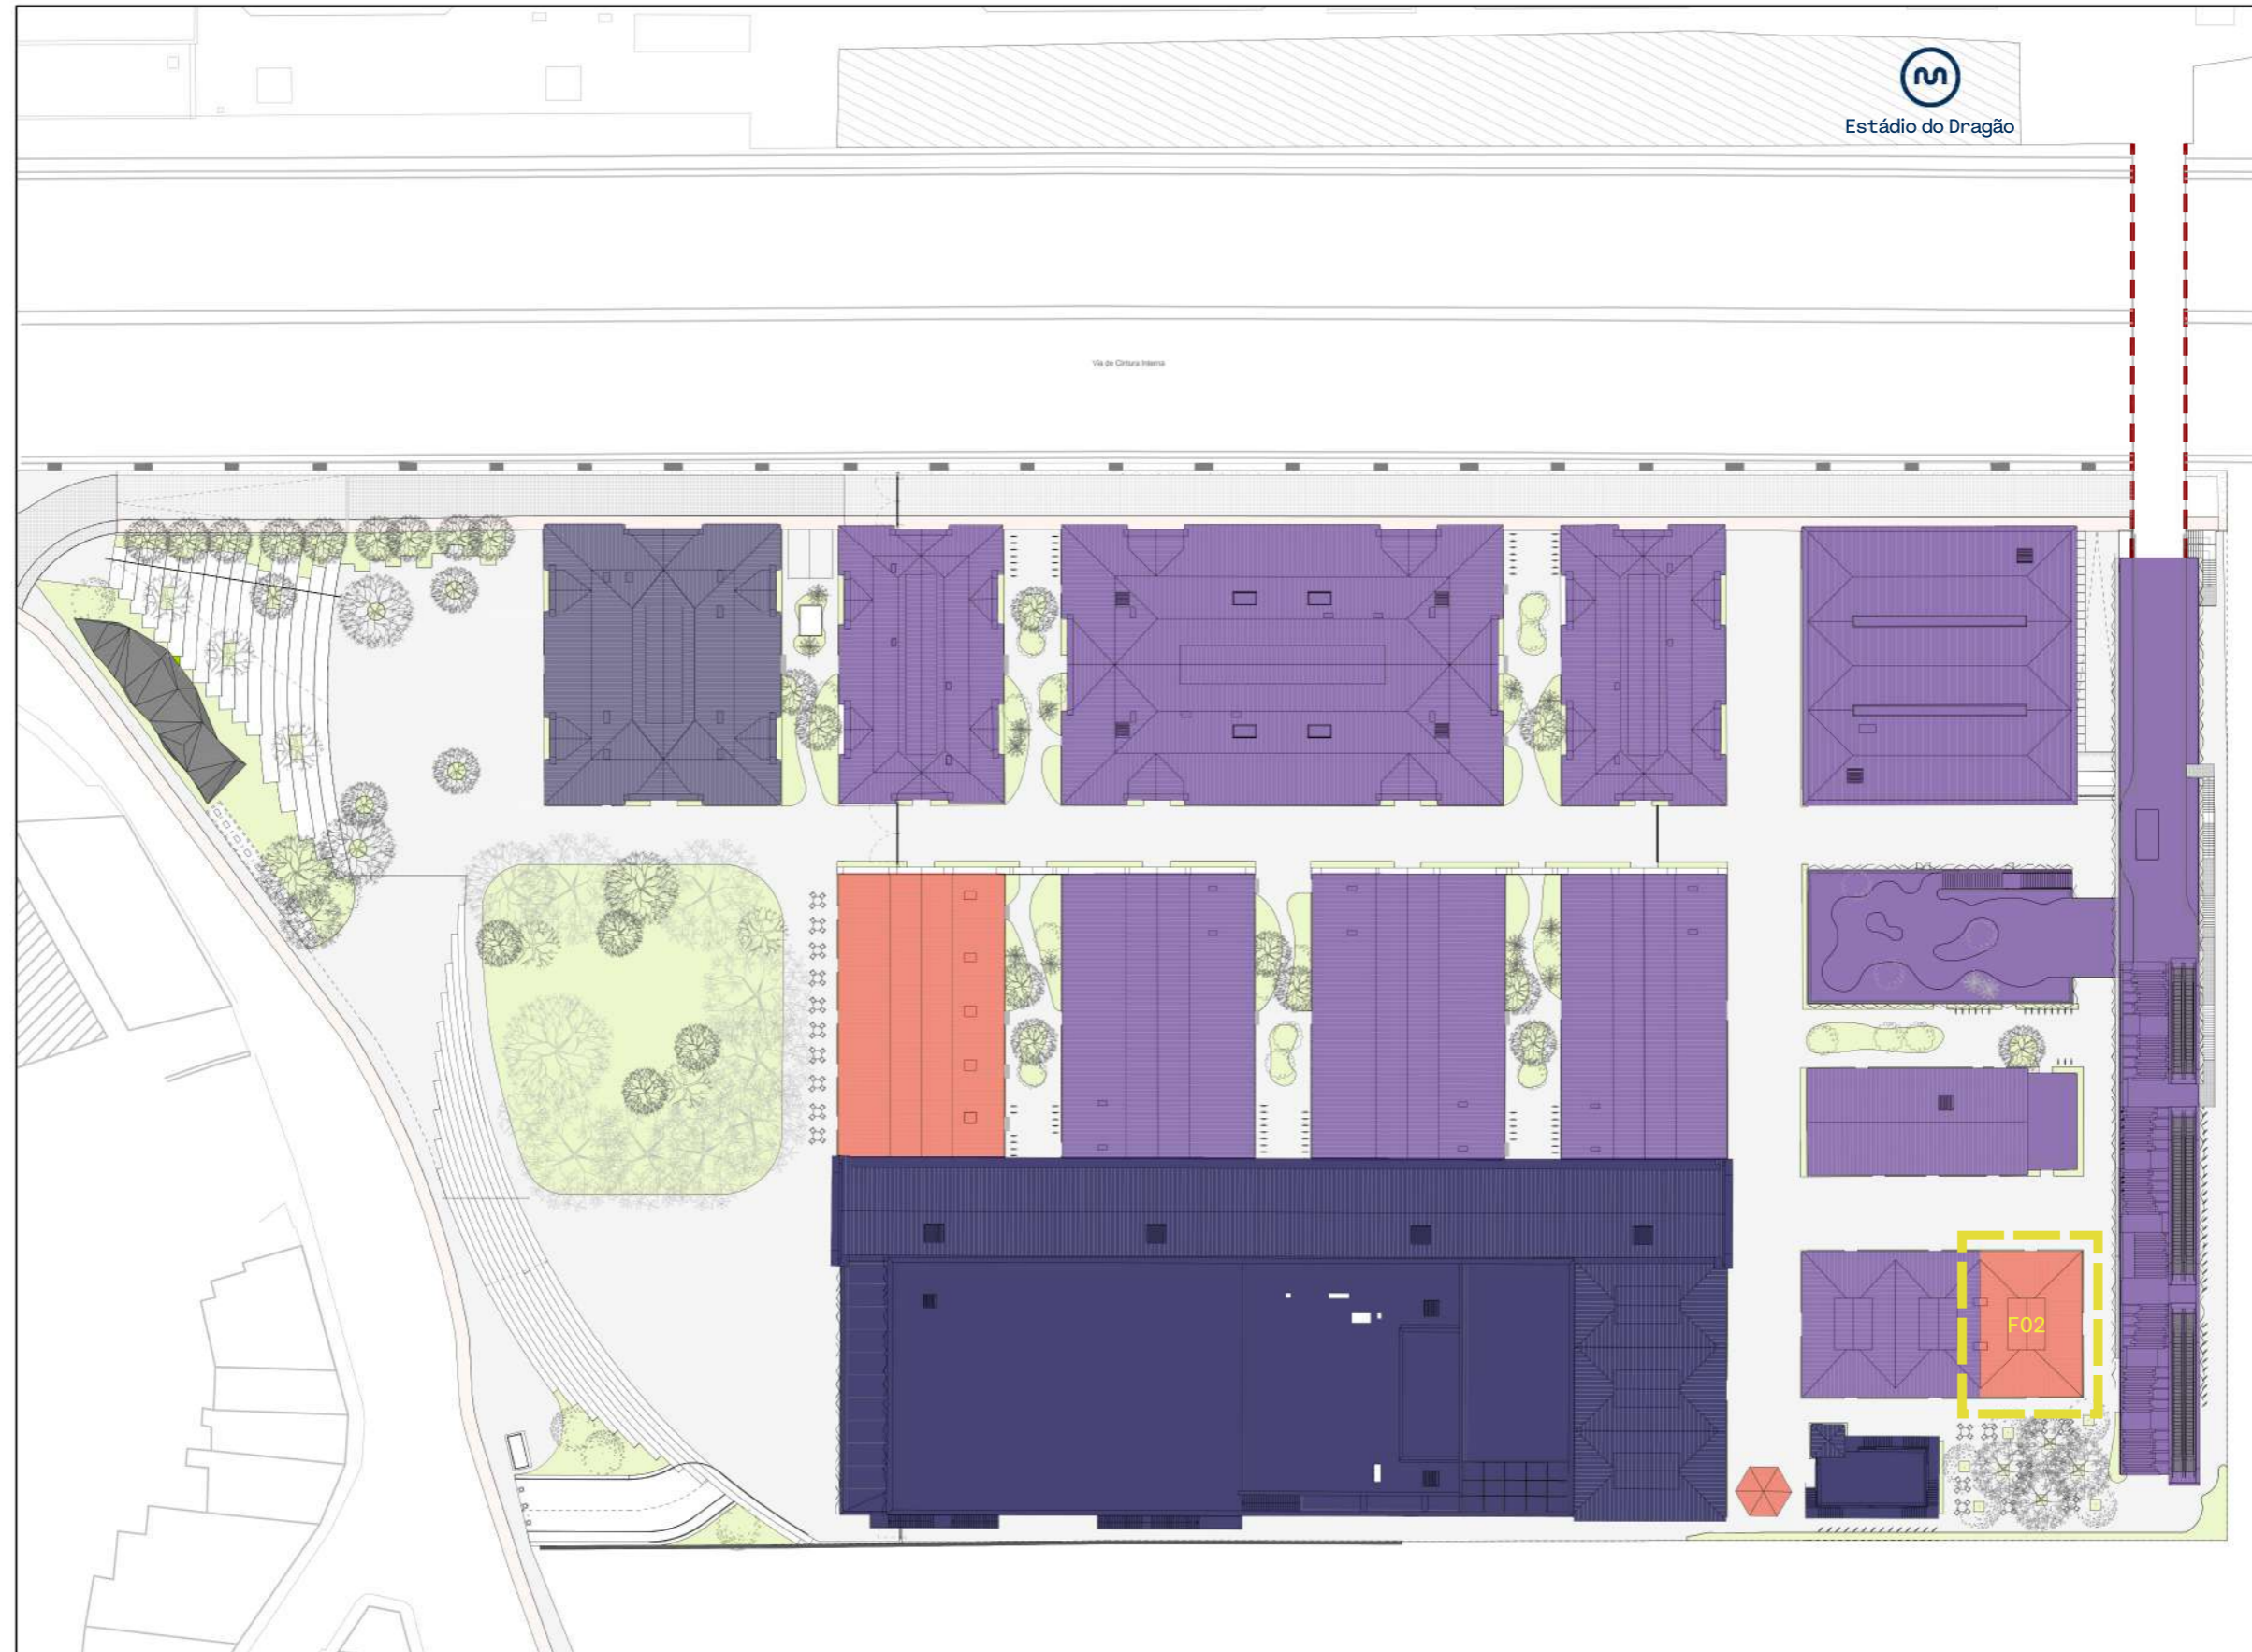

MTCIDU

Developer

emerge

General floor plan

Police Station

Offices

Culture

Food & Drink

Pedestrian bridge

Ground floor

 Exterior area

DEVELOPER

EMERGE

diogo.ribeiro@mota-engil.pt

911852503

SALES TEAM